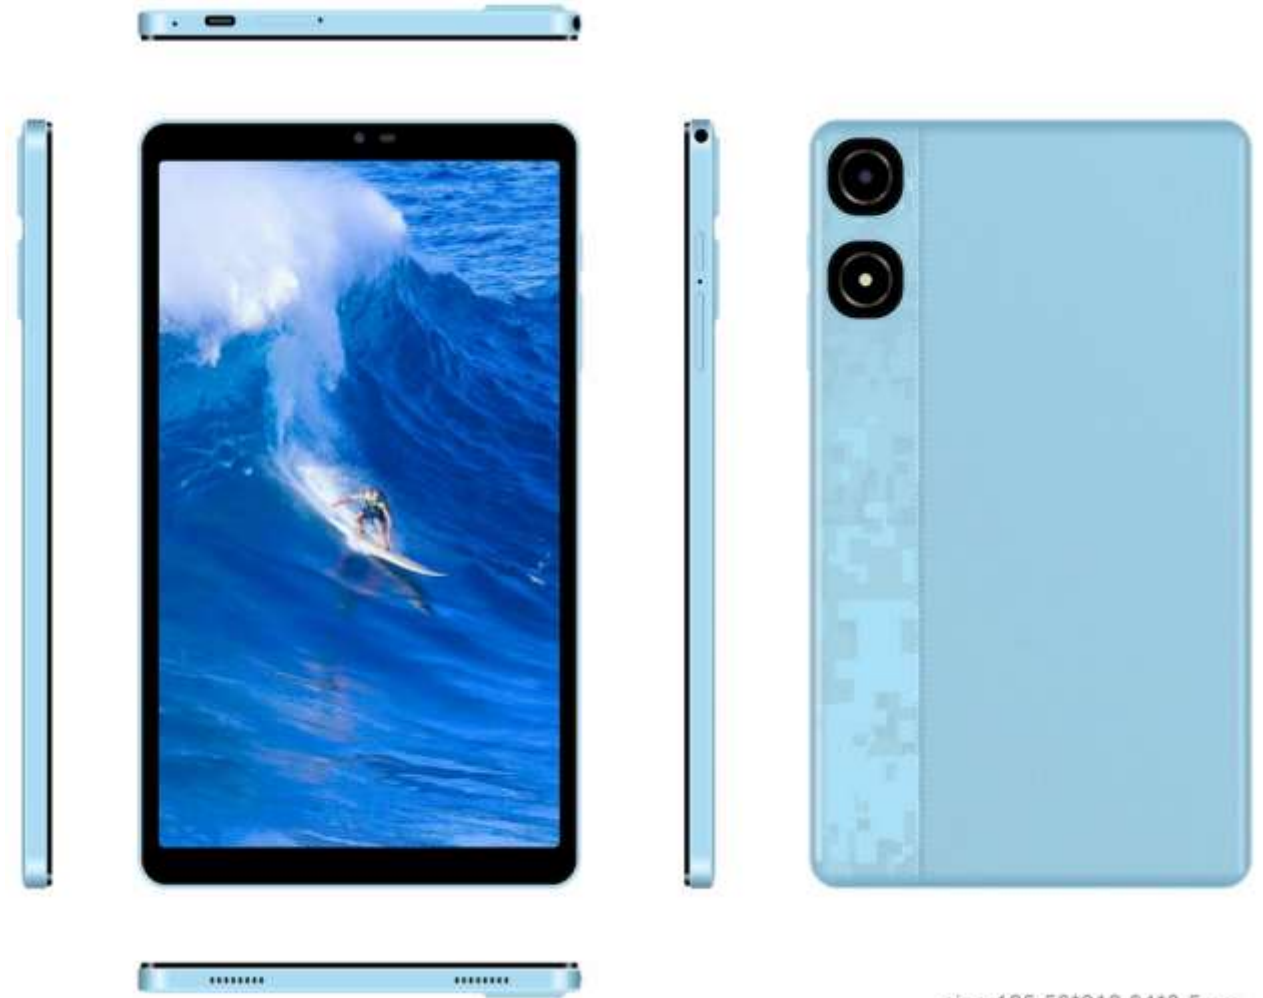

# I86P LTE Tablet

- T606, octacore, 1.6Ghz
- 8.68 inch 800\*1340 IPS Incell
- 4GB+64GB
- 4000mAh
- 2MP(front)+5MP(rear)
- 2.4G/5G: IEEE 802.11 b/g/n/ac
- BT5.0
- Type-C; 3.5mm headphone jack; Micro SD slot; SIM slot
- 125.5\*212.9\*8.5mm
- Customized color available

size:125.58\*212.94\*8.5mm